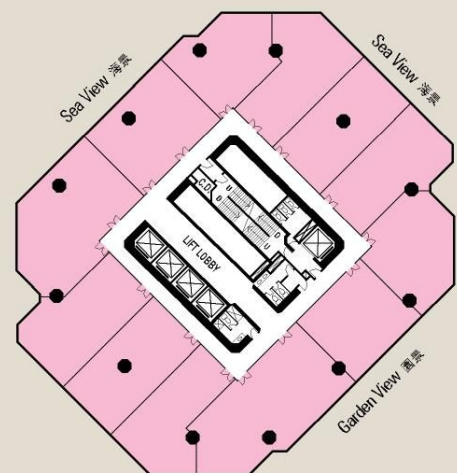

只供參考 For reference only

快者得